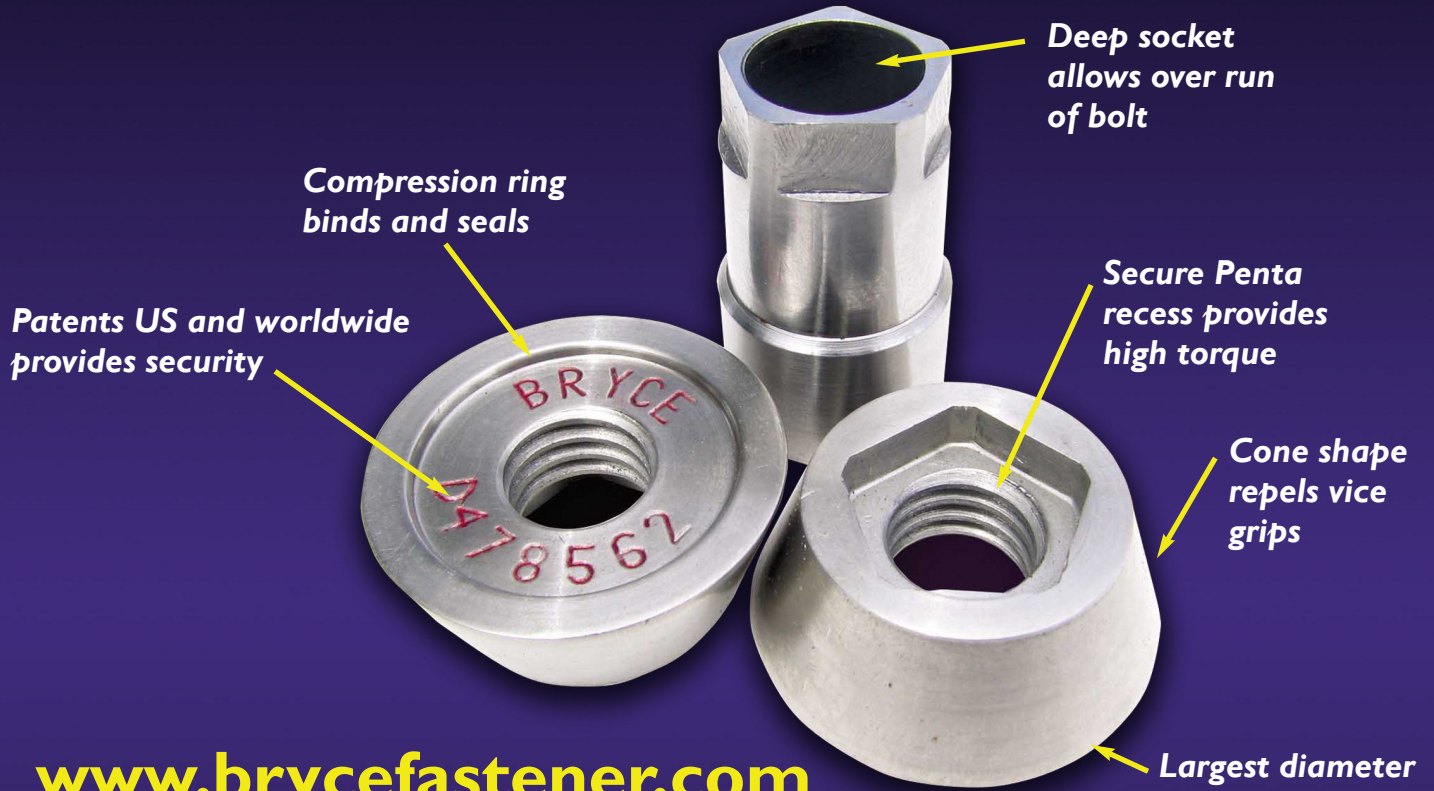

PENTA-NUT™

High Security 316 Stainless Steel Nut

www.brycefastener.com

Size ranges	US 6/32 to 7/8-9		METRIC M4-M16		
THREAD	6/32 to 1/4	5/16 to 3/8	7/16 to 1/2	1/2 to 5/8	5/8 to 7/8
THREAD METRIC	M4 to M6	M8 to M10	M12	M14 to M16	M16 to M20
HEIGHT	.275 (7mm)	.400 (10.2mm)	.500 (12.7mm)	.600 (15.24mm)	.725 (18.4mm)
TOP DIA	.50 (12.7mm)	.745 (18.9mm)	.94 (23.9mm)	.97 (24.63mm)	1.53 (38.9mm)
BOT DIA	.660 (16.7mm)	1.00 (25.4mm)	1.25 (31.7mm)	1.375 (34.92mm)	2.00 (50.8mm)
SOCKET	IGPNS25	IGPNS37	IGPNS50	IGPNS60	IGPNS87

MANUFACTURED & DISTRIBUTED BY

BRYCE™
Fastener

Call 1.800.558.1082
to Secure Your Application!

Tel: 480.503.3801 • 1.800.558.1082 • Fax: 480.503.3834 • 1.800.258.1082
1230 N. Mondel Drive • Gilbert, AZ 85233
www.brycefastener.com • Email: info@brycefastener.com